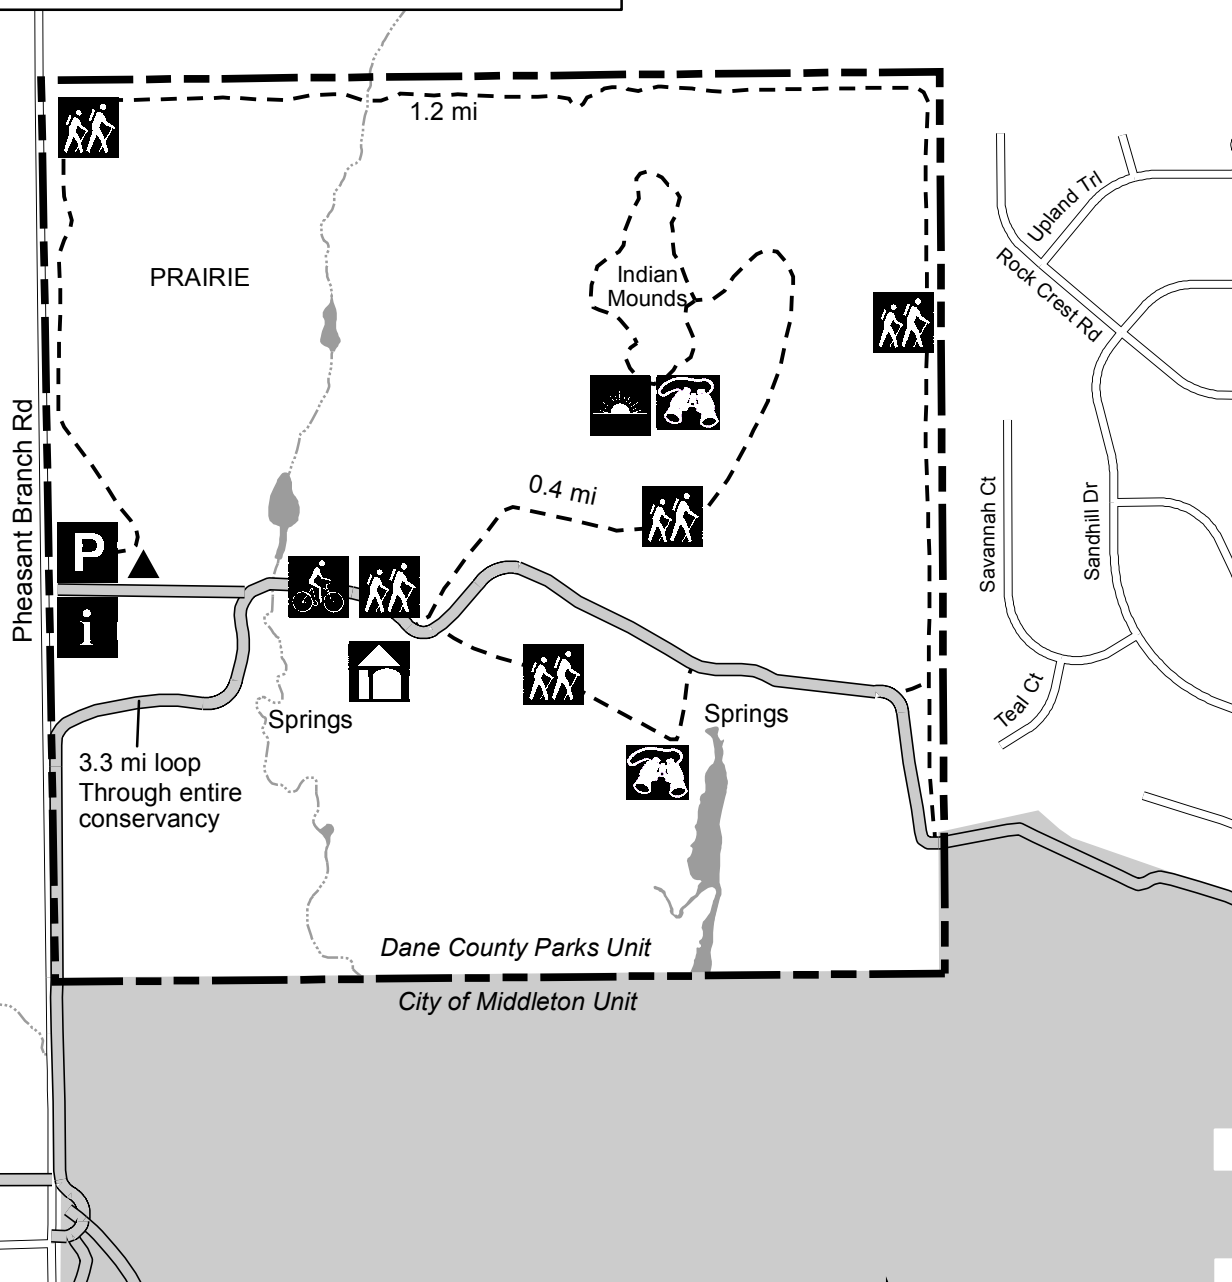

# PHEASANT BRANCH CONSERVANCY

## Dane County Parks Unit

4864 Pheasant Branch Rd.  
Middleton, WI 53562

Conservancy Boundary	Scenic View
Dane County Parks Unit	Wildlife Viewing
Parking	Homestead Site
Info/Registration Kiosk	Historical Marker
Hiking	Hard Surface Shared-Use Trail
Biking	Hiking Trail