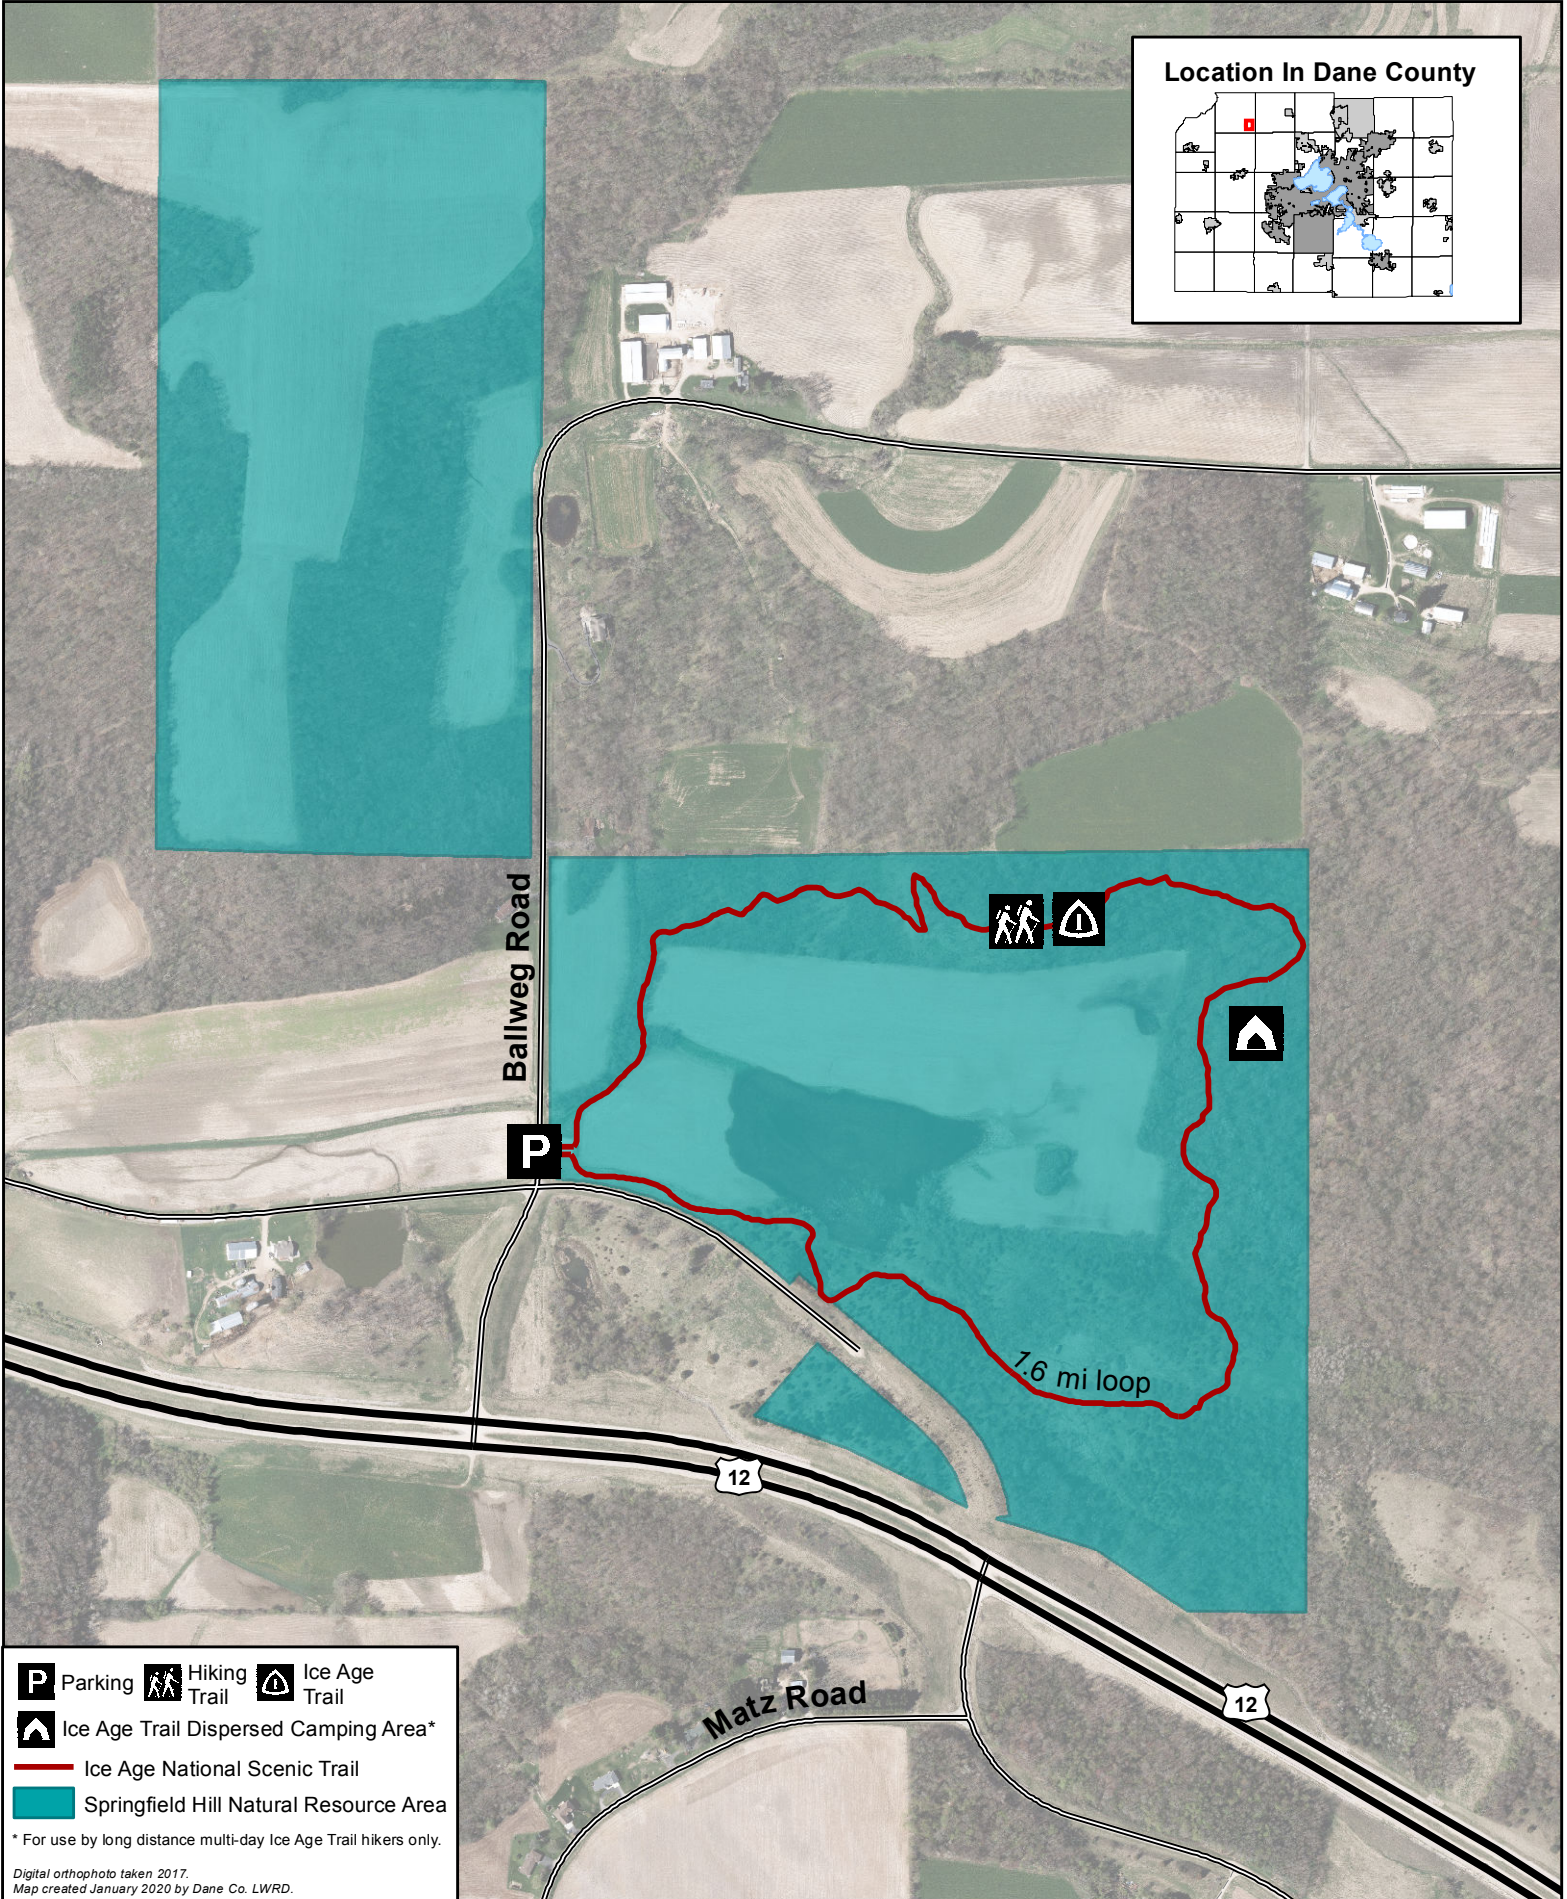

Springfield Hill Natural Resource Area

8193 Ballweg Rd, Dane, WI 53529

0 0.1 0.2 Miles

Location In Dane County

- P** Parking
- Hiking Trail
- Ice Age Trail
- Ice Age Trail Dispersed Camping Area*
- Ice Age National Scenic Trail
- Springfield Hill Natural Resource Area

* For use by long distance multi-day Ice Age Trail hikers only.

Digital orthophoto taken 2017.
Map created January 2020 by Dane Co. LWRD.