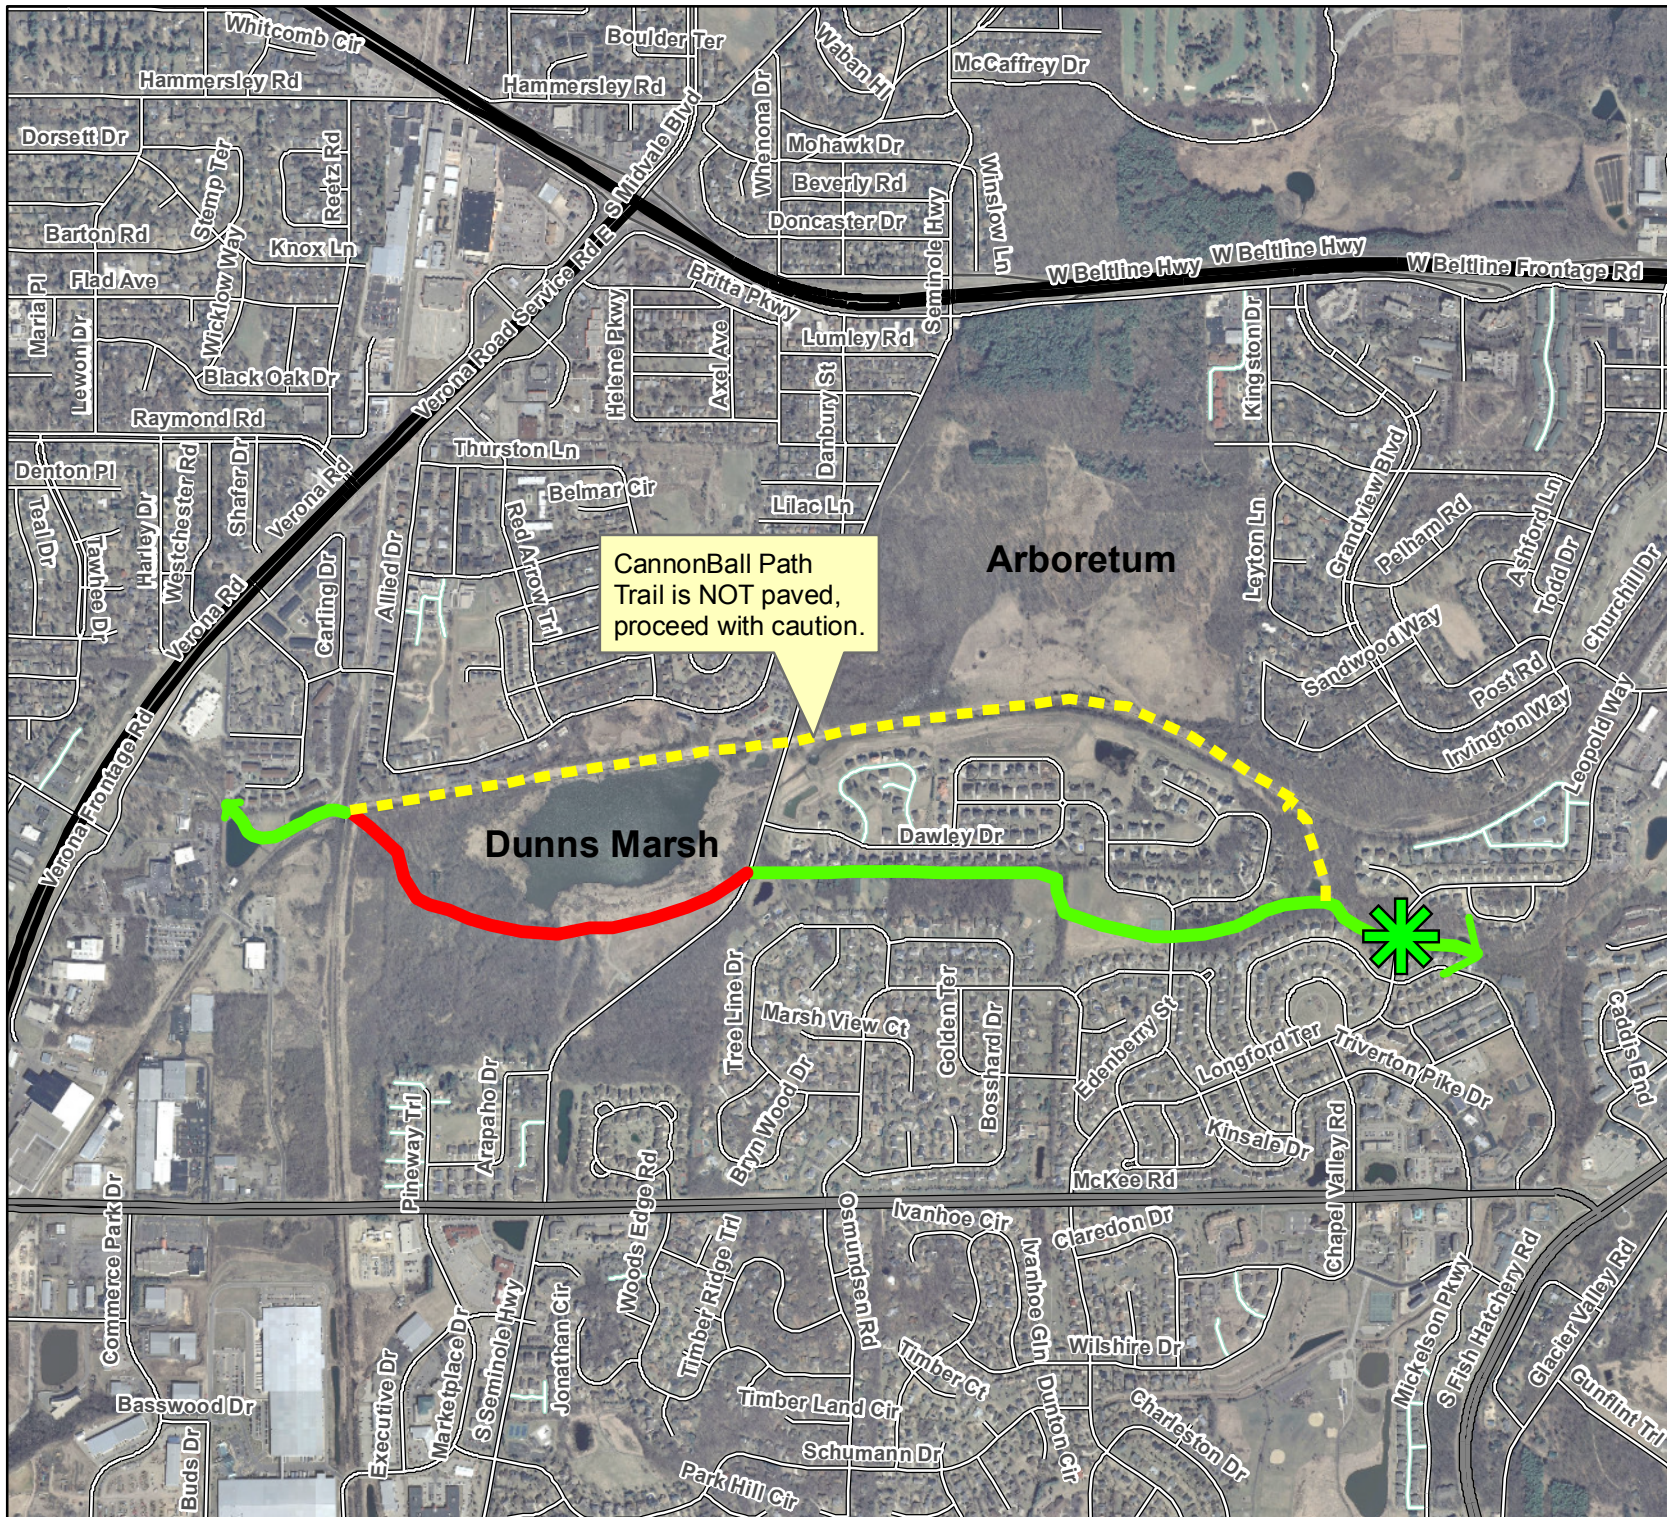

Capital City Trail

Dunns Marsh Repair Bypass

Explanation

- Longford Terrace Overpass of Capital City Trail
- Capital City Trail Closed Segment: Oct. 24-25, 2012
- Proposed CannonBall Path ByPass: Trail is not paved, proceed with caution.
- Capital City Trail

0 500 1,000 1,500 Feet

Map created 10-22-2012.

H:\Parks\Mapping\TrailsLand
Capital City Trail\maps\
DunnsMarshByPass.mxd

CannonBall Path
Trail is NOT paved,
proceed with caution.

Arboretum

Dunns Marsh