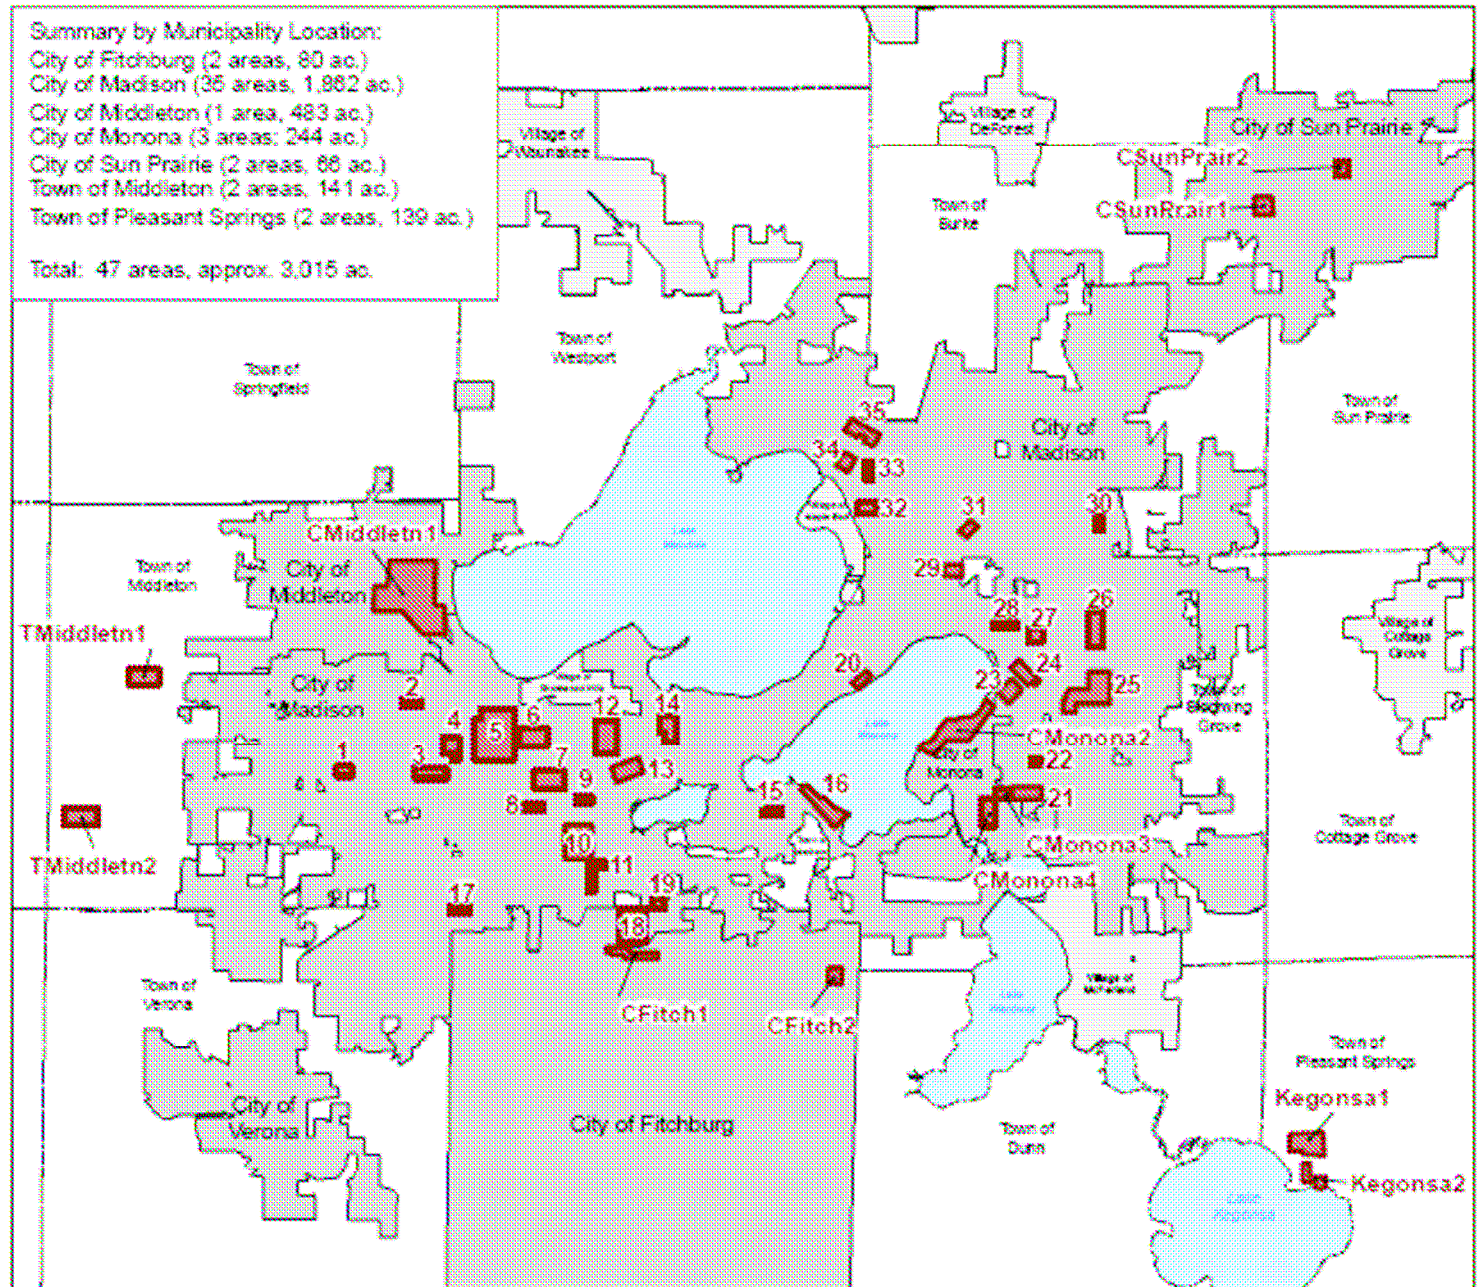

Proposed Dane County Gypsy Moth Treatment Areas Overview Map (2009-10)

Map includes Dane County applicants and DNR spray blocks.

Explanation

- Proposed Treatment Area*
- City
- Village
- Town
- Major Lake

Map extent in Dane County.

* City of Madison spray blocks are labeled by number only.
 Proposed Treatment Areas were compiled by the Dane County Land & Water Resources Department (LWRD).
 Kegonsa spray blocks provided by the Wisconsin Department of Natural Resources.
 Map created April 28, 2010 by Dane County LWRD.

Gypsy Moth Spray Block Applications for Dane County (2009-2010)
 Compiled by Dane County Land & Water Resources Department
 Created November 10, 2009; updated December 2, 2009; updated February 25, 2010
 Included DNR Kegonsa Blocks, April 22, 2010.