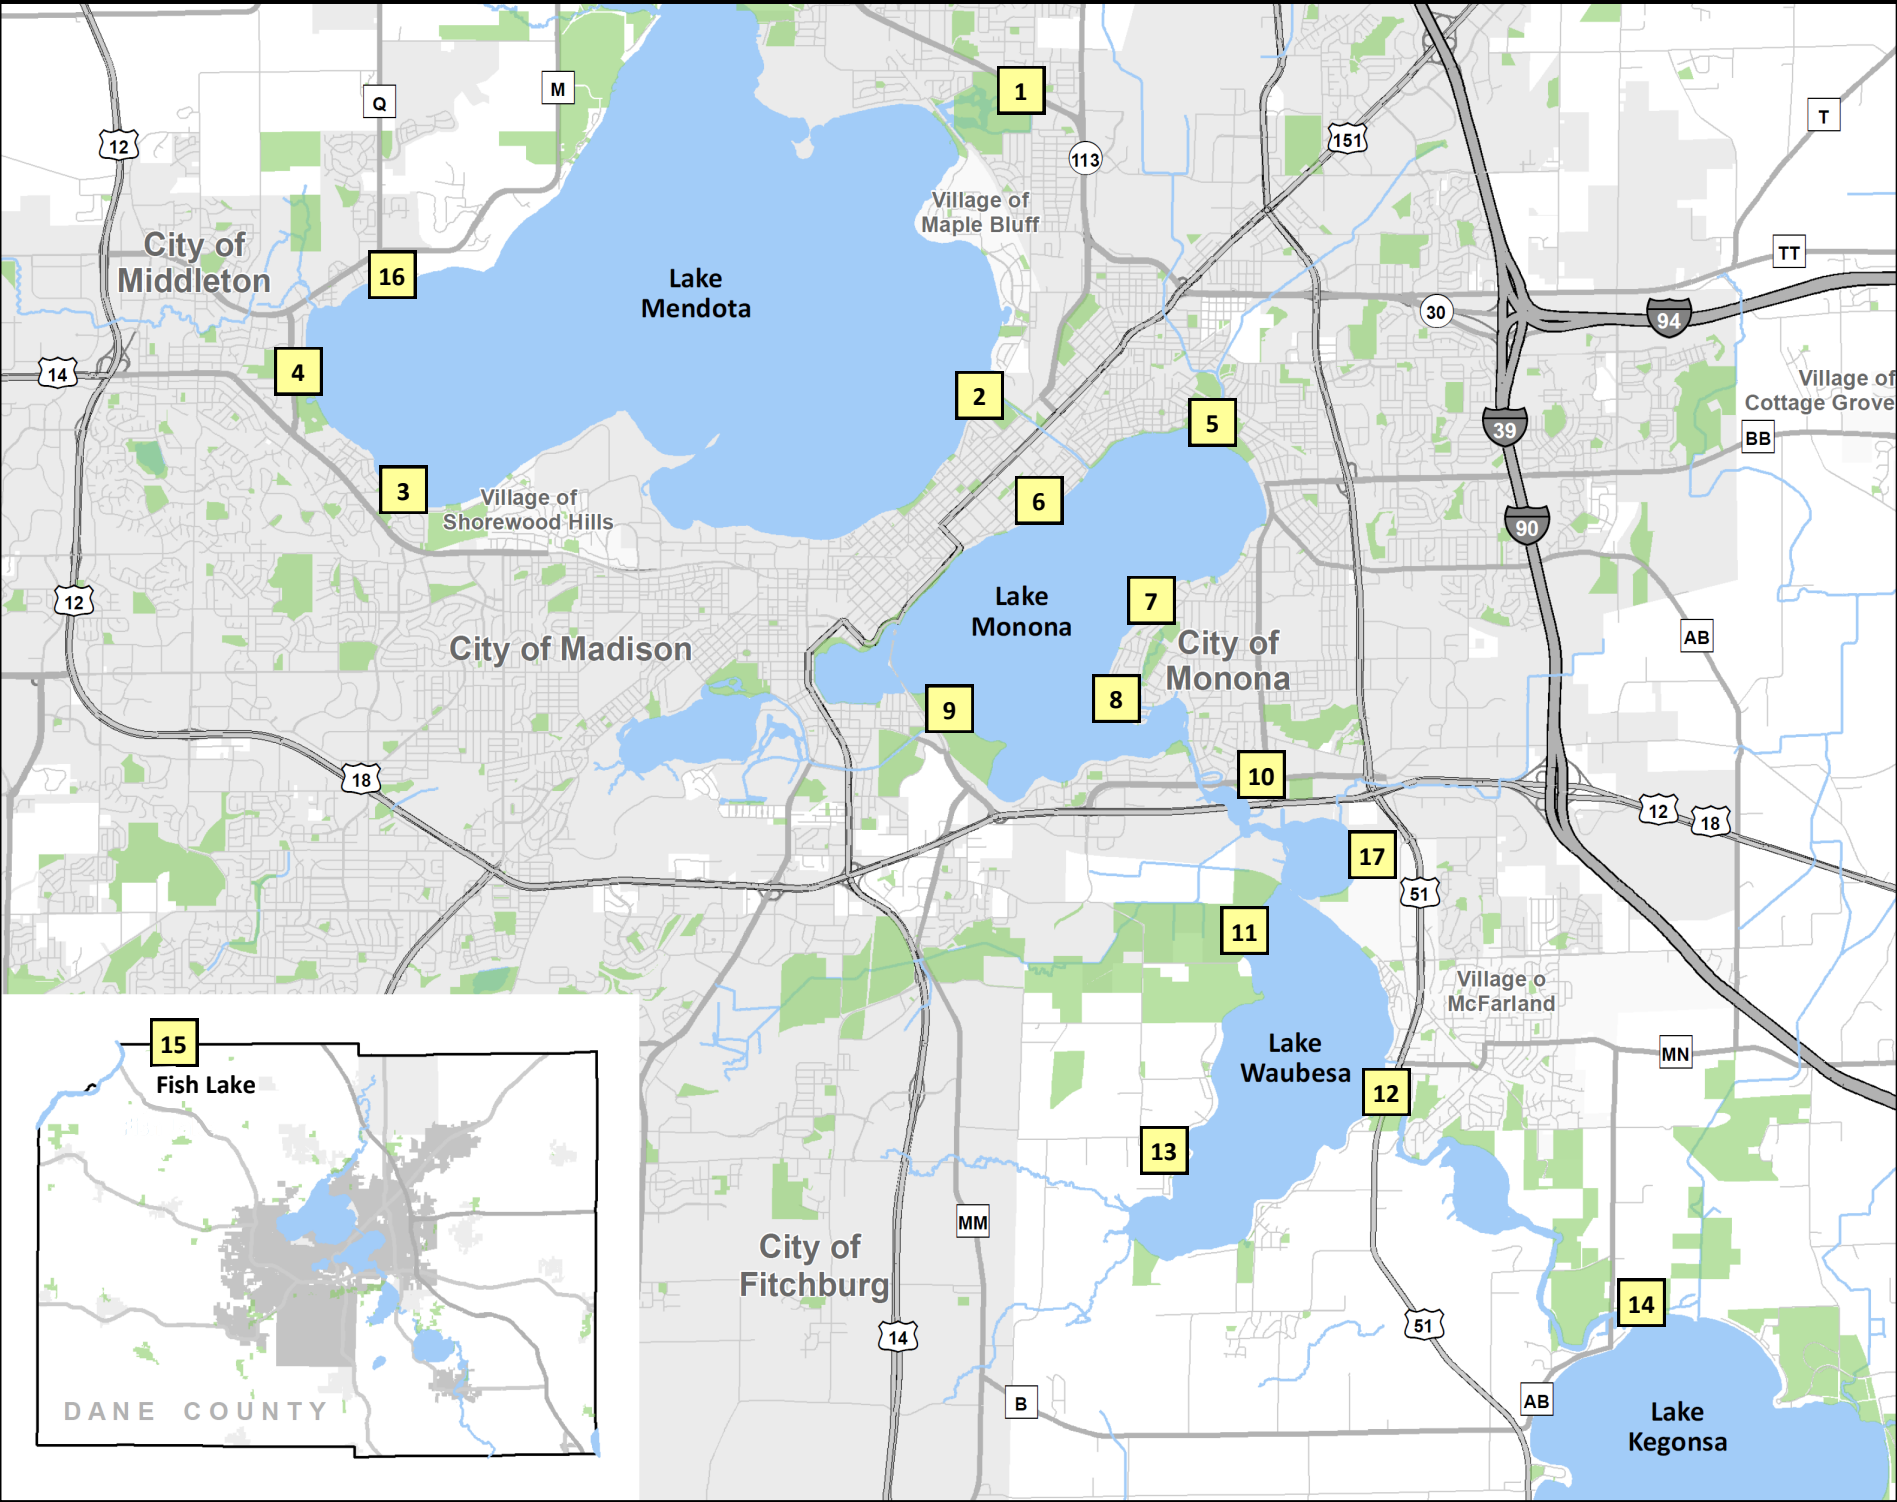

# Lake Access Sites

**1. Warner Park**  
 City of Madison Park  
 1101 Woodward Dr.  
 Madison, 53704

**2. Tenney Park**  
 City of Madison Park  
 1610 Sherman Ave.  
 Madison, 53703

**3. Spring Harbor Park**  
 City of Madison Park  
 5218 Lake Mendota Dr.  
 Madison, 53705

**4. Marshall Park**  
 City of Madison Park  
 2101 Allen Blvd.  
 Madison, 53705

**5. Olbrich Park**  
 City of Madison Park  
 3401 & 3402 Atwood Ave.  
 Madison, 53704

**6. Law Park**  
 City of Madison Park  
 410 S. Blair St.  
 Madison, 53703  
 (no trailer parking)

**7. Tonyawatha Park**  
 City of Monona Park  
 4600 Tonyawatha Tr.  
 Monona, 53716

**8. Winnequah Park**  
 City of Monona Park  
 5898 Winnequah Tr.  
 Monona, 53716

**9. Olin-Turville Park**  
 City of Madison Park  
 1156 Olin-Turville Ct.  
 Madison, 53715