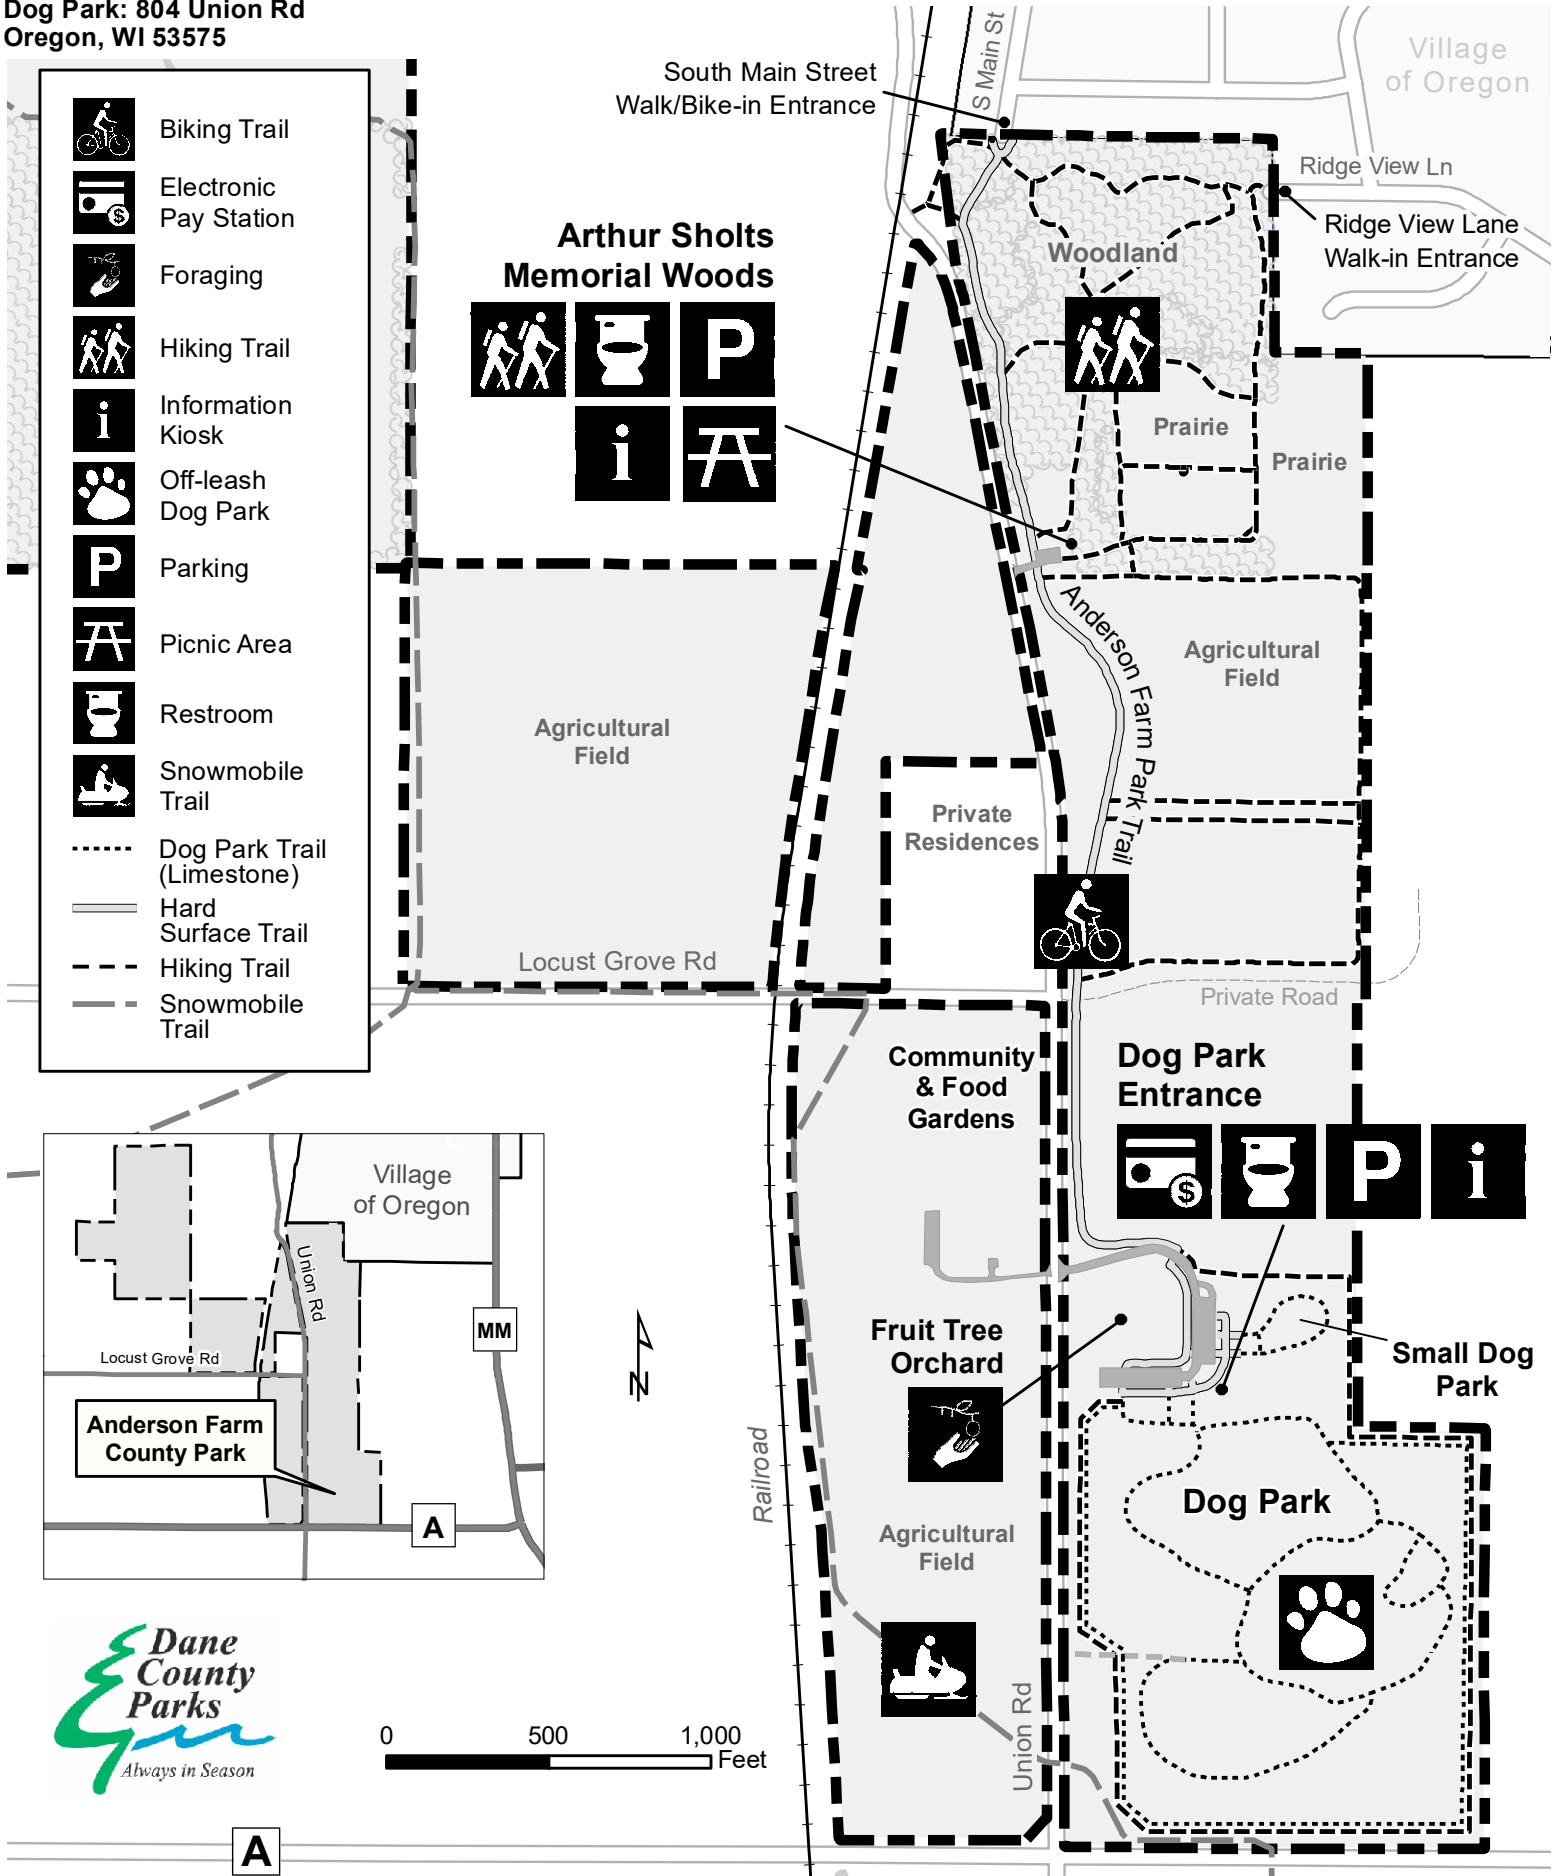

# ANDERSON FARM COUNTY PARK

Memorial Woods: 914 Union Rd  
 Dog Park: 804 Union Rd  
 Oregon, WI 53575

- Biking Trail
- Electronic Pay Station
- Foraging
- Hiking Trail
- Information Kiosk
- Off-leash Dog Park
- Parking
- Picnic Area
- Restroom
- Snowmobile Trail
- Dog Park Trail (Limestone)
- Hard Surface Trail
- Hiking Trail
- Snowmobile Trail

**Arthur Sholts Memorial Woods**

**Dog Park Entrance**

**A**