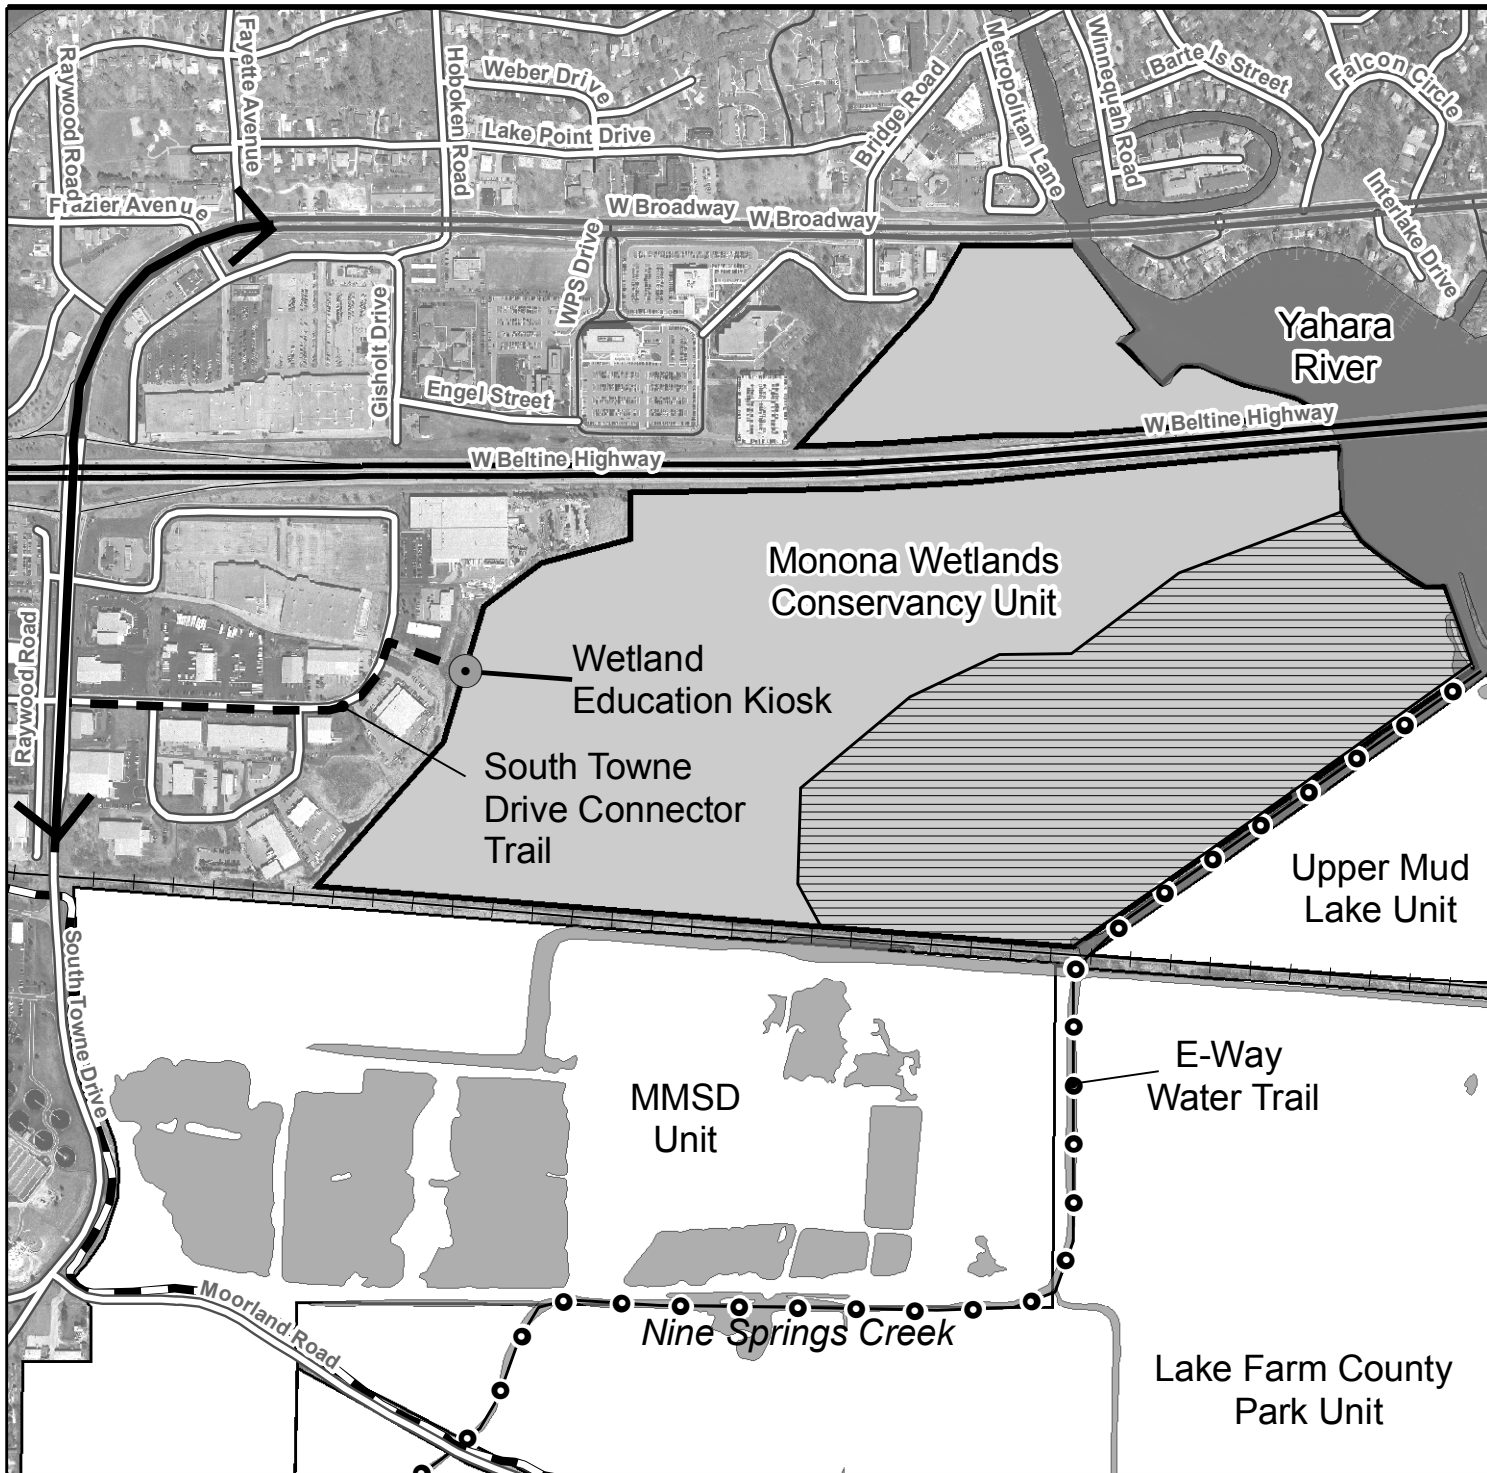

Map 2.9 Monona Wetlands Conservancy Unit

Capital Springs State
Recreation Area
Existing & Proposed Facilities

LEGEND

- Monona Wetlands Conservancy Unit
- Capital Springs State Recreation Area (All Other Units)
- Water
- Ecologically Sensitive Areas*
- Proposed Water Trail
- Existing Bicycle/ Pedestrian Trails
- Proposed Bicycle/ Pedestrian Trails
- Capital City Trail
- Railroad

* See "Ecological Overview for Capital Springs Centennial State Park and Recreation Area" for precise boundaries and more information

Park unit boundaries do not necessarily represent property ownership.

Map revised April 14, 2010.

Data Source:
Park boundary data from Dane County
Parks, 2005

Lake Farm County
Park Unit