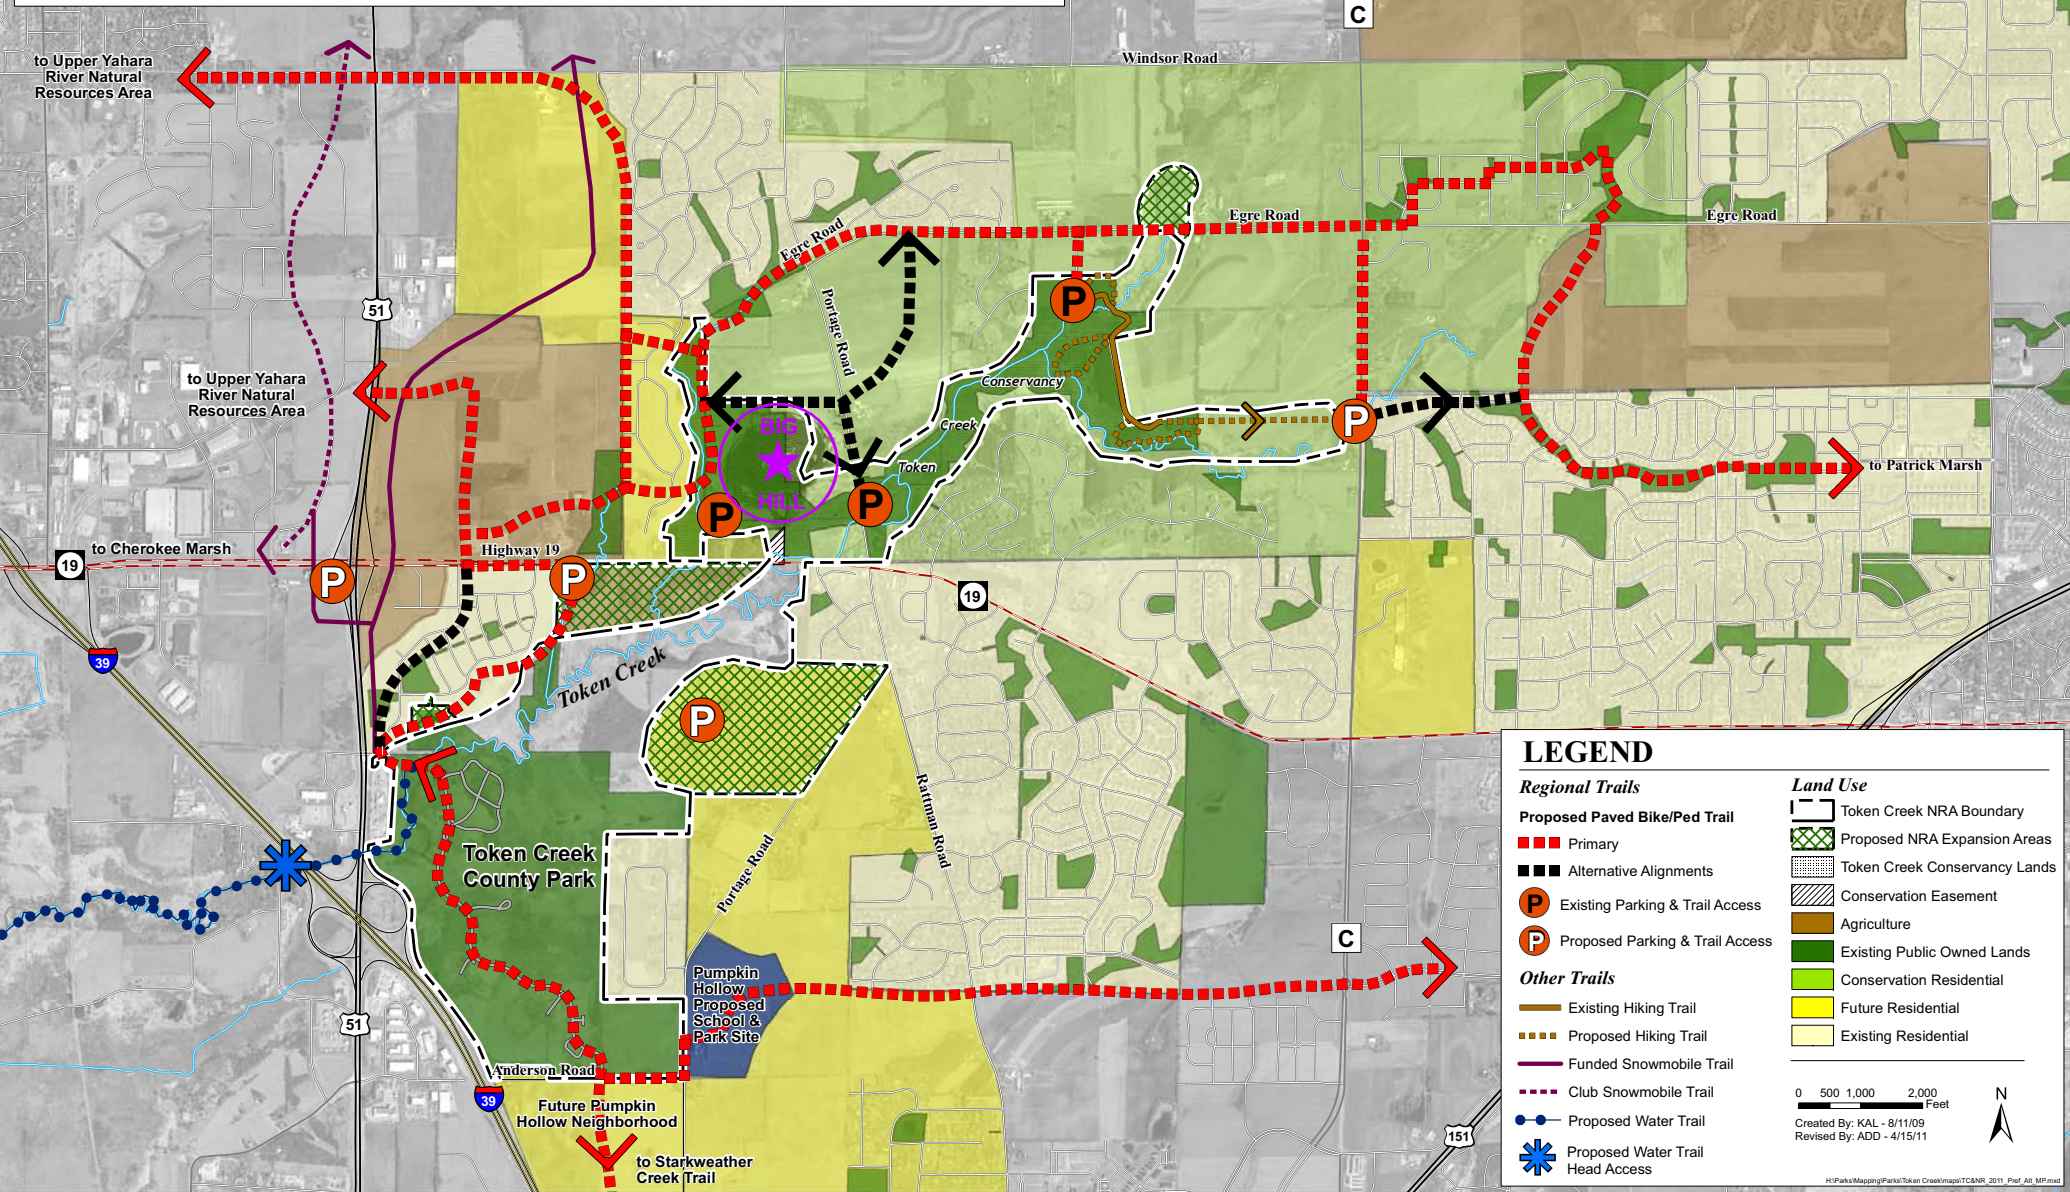

# Token Creek Natural Resource Area

## 2011 Preferred Alternative Master Plan

### LEGEND

<b>Regional Trails</b>		<b>Land Use</b>	
	Proposed Paved Bike/Ped Trail		Token Creek NRA Boundary
	Alternative Alignments		Proposed NRA Expansion Areas
	Existing Parking & Trail Access		Token Creek Conservancy Lands
	Proposed Parking & Trail Access		Conservation Easement
	Existing Hiking Trail		Agriculture
	Proposed Hiking Trail		Existing Public Owned Lands
	Funded Snowmobile Trail		Conservation Residential
	Club Snowmobile Trail		Future Residential
	Proposed Water Trail		Existing Residential
	Proposed Water Trail Head Access		

0 500 1,000 2,000 Feet  
 Created By: KAL - 8/11/09  
 Revised By: ADD - 4/15/11

H:\Parks\Mapping\Parks\Token Creek\map\TC&NR\_2011\_Pref\_Alt\_MP.mxd