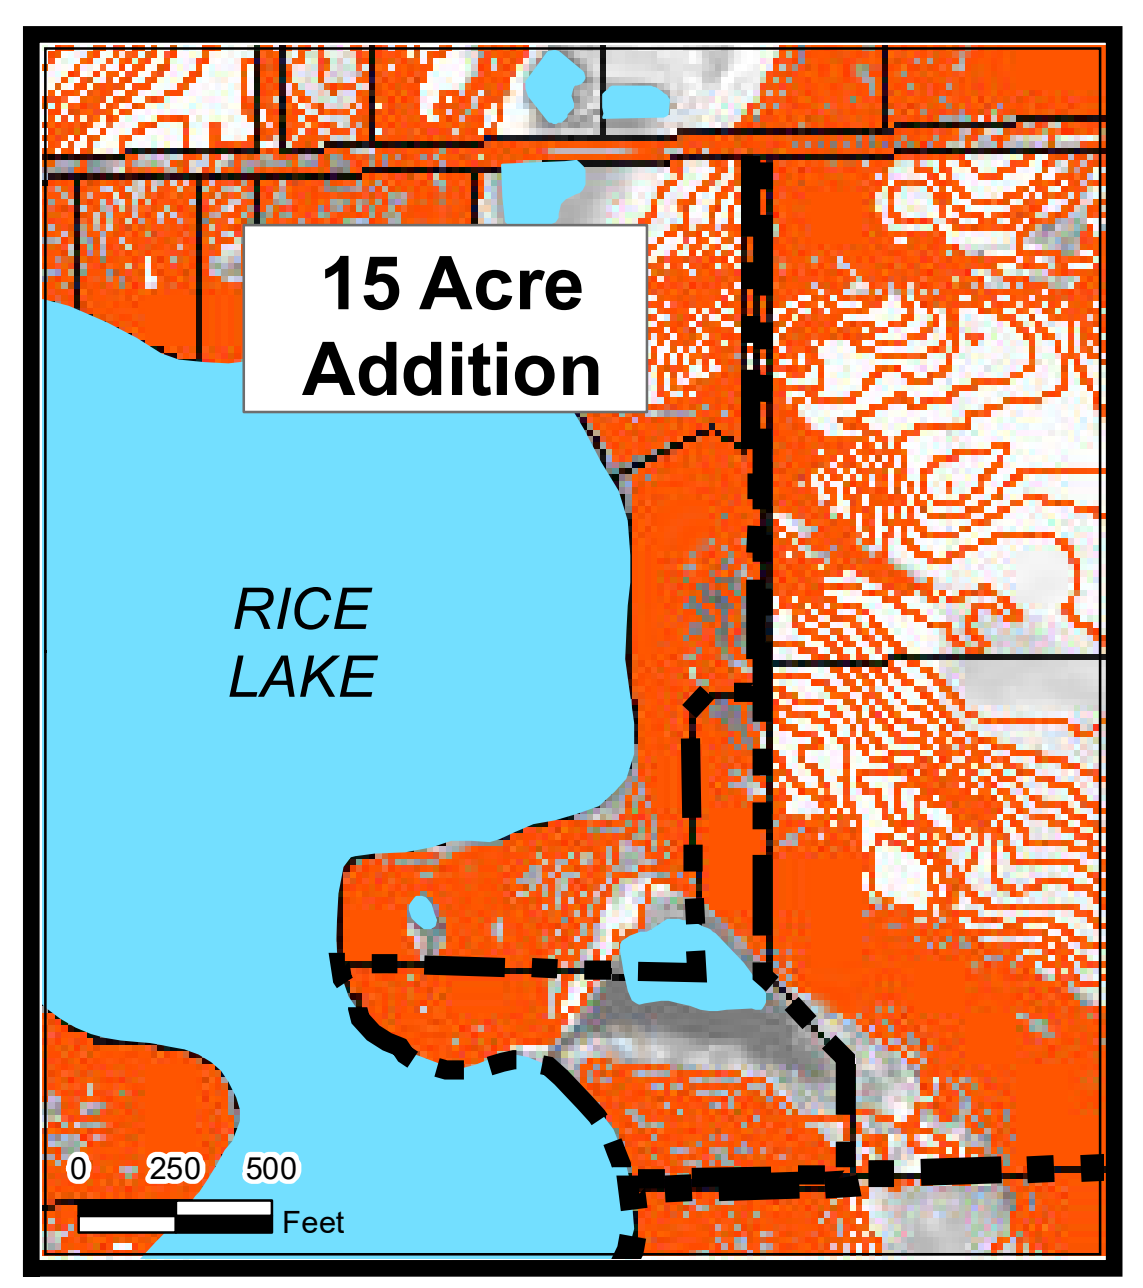

Silverwood County Park Preferred Alternative Master Plan

Revised 4/12/16

15 Acre Addition
(See Inset)

Legend

- Future Overlook
- Landform Depression
- Future Hiking Trail Alignment
- Future Equestrian-Use Trail Alignment
- Future Restored Oak Savanna
- Future Agriculture
- Kettle to Future Permaculture
- Mowed Pasture Mix
- Mowed Lawn
- Transitional Plantings

Contour Lines

- 10 foot Intervals
- 2 foot Intervals

JEFFERSON CO. Bingham Rd. Silver Lane (Town of Atkinson) STH-106

Silverwood County Park

Approx. 300 Total Acres

RICE LAKE

Potential Water Access From Woods

Lake Access Addition (See Inset)

No Land-Based Park Connection from Lake Access Addition to Woods

Main Park Entrance

Secondary Park Entrance

35 MPH STH-106

Farm Ruin Site

Vault, Restrooms, Storage, Parking for 13 for Public Use