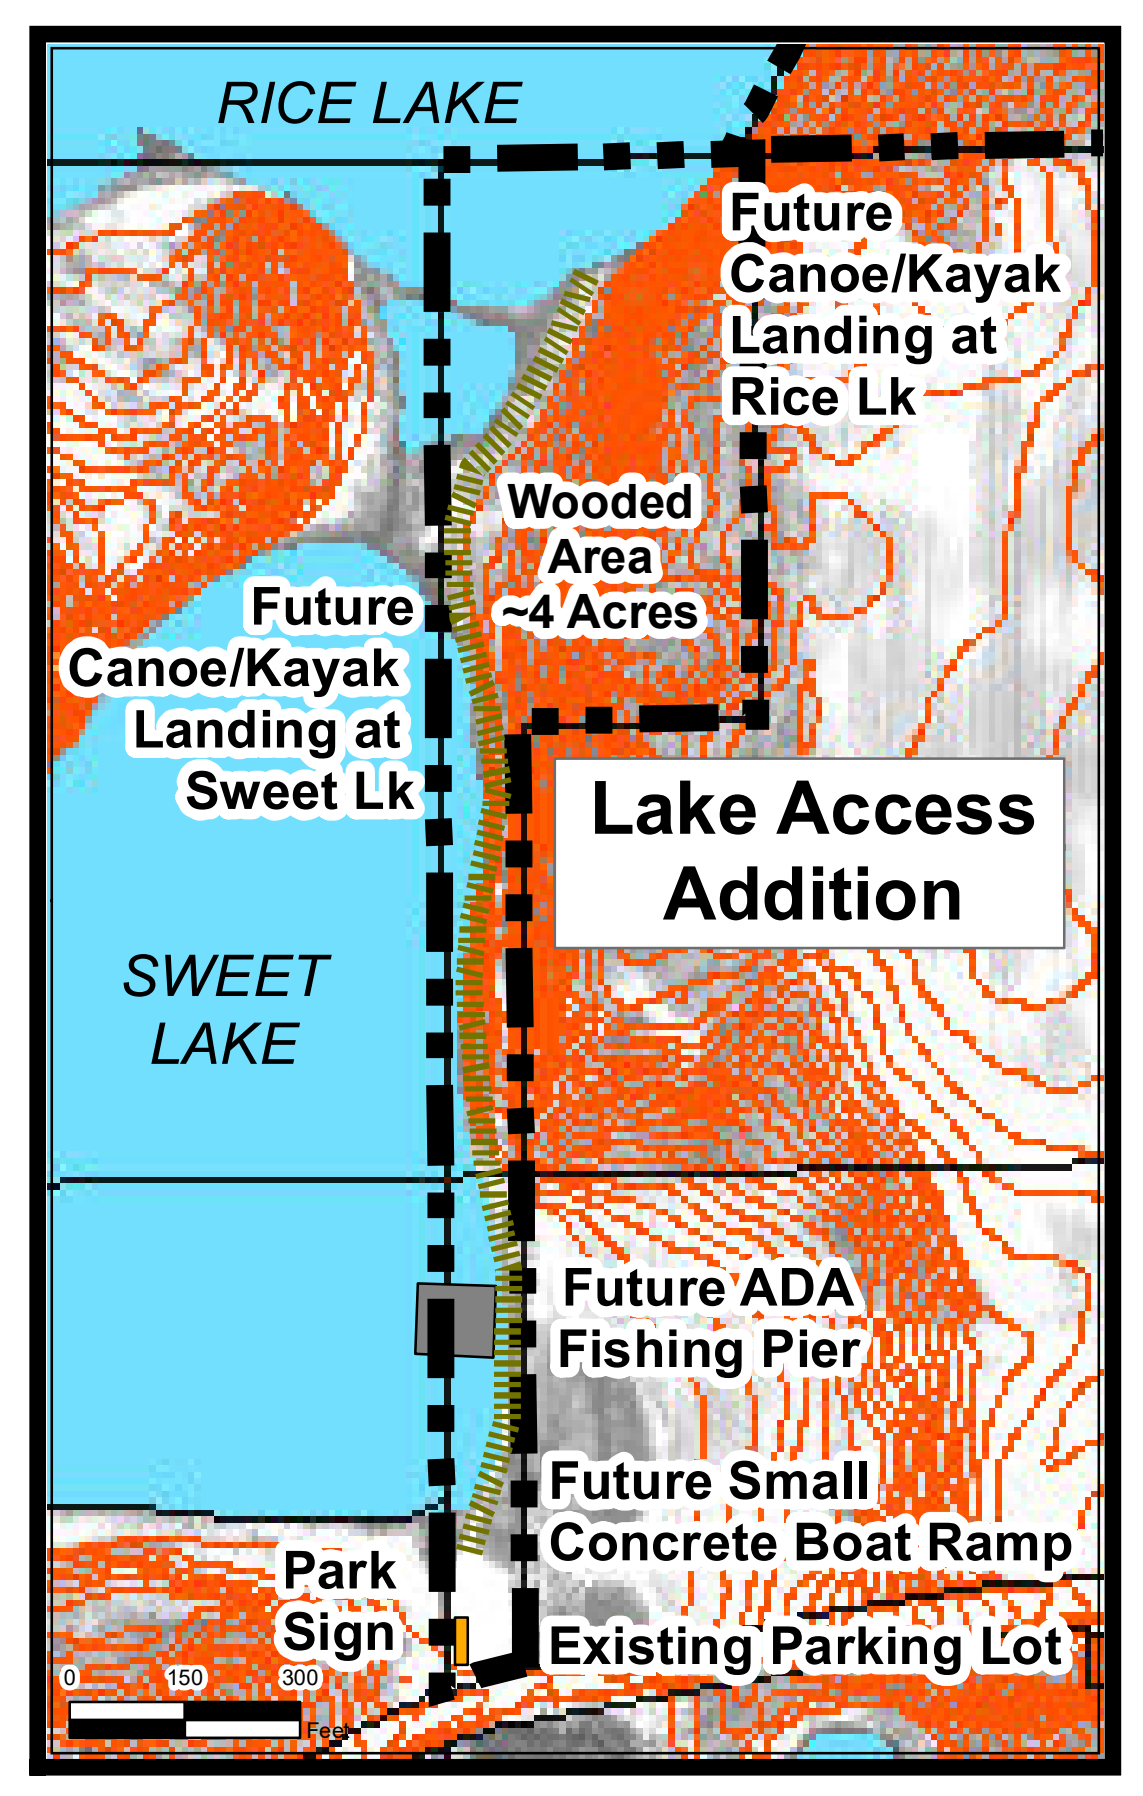

Silverwood County Park Preferred Alternative Master Plan

Revised 4/12/16

15 Acre Addition
(See Inset)

Legend

- Future Overlook
- Landform Depression
- Future Hiking Trail Alignment
- Future Equestrian-Use Trail Alignment
- Future Restored Oak Savanna
- Future Agriculture
- Kettle to Future Permaculture
- Mowed Pasture Mix
- Mowed Lawn
- Transitional Plantings

Contour Lines

- 10 foot Intervals
- 2 foot Intervals

JEFFERSON CO. Bingham Rd. Silver Lane (Town of Atkinson) STH-106

Silverwood County Park

Approx. 300 Total Acres

RICE LAKE

Potential Water Access From Woods

Lake Access Addition (See Inset)

No Land-Based Park Connection from Lake Access Addition to Woods

Main Park Entrance

Secondary Park Entrance

35 MPH STH-106

Farm Ruin Site

Vault, Restrooms, Storage, Parking for 13 for Public Use