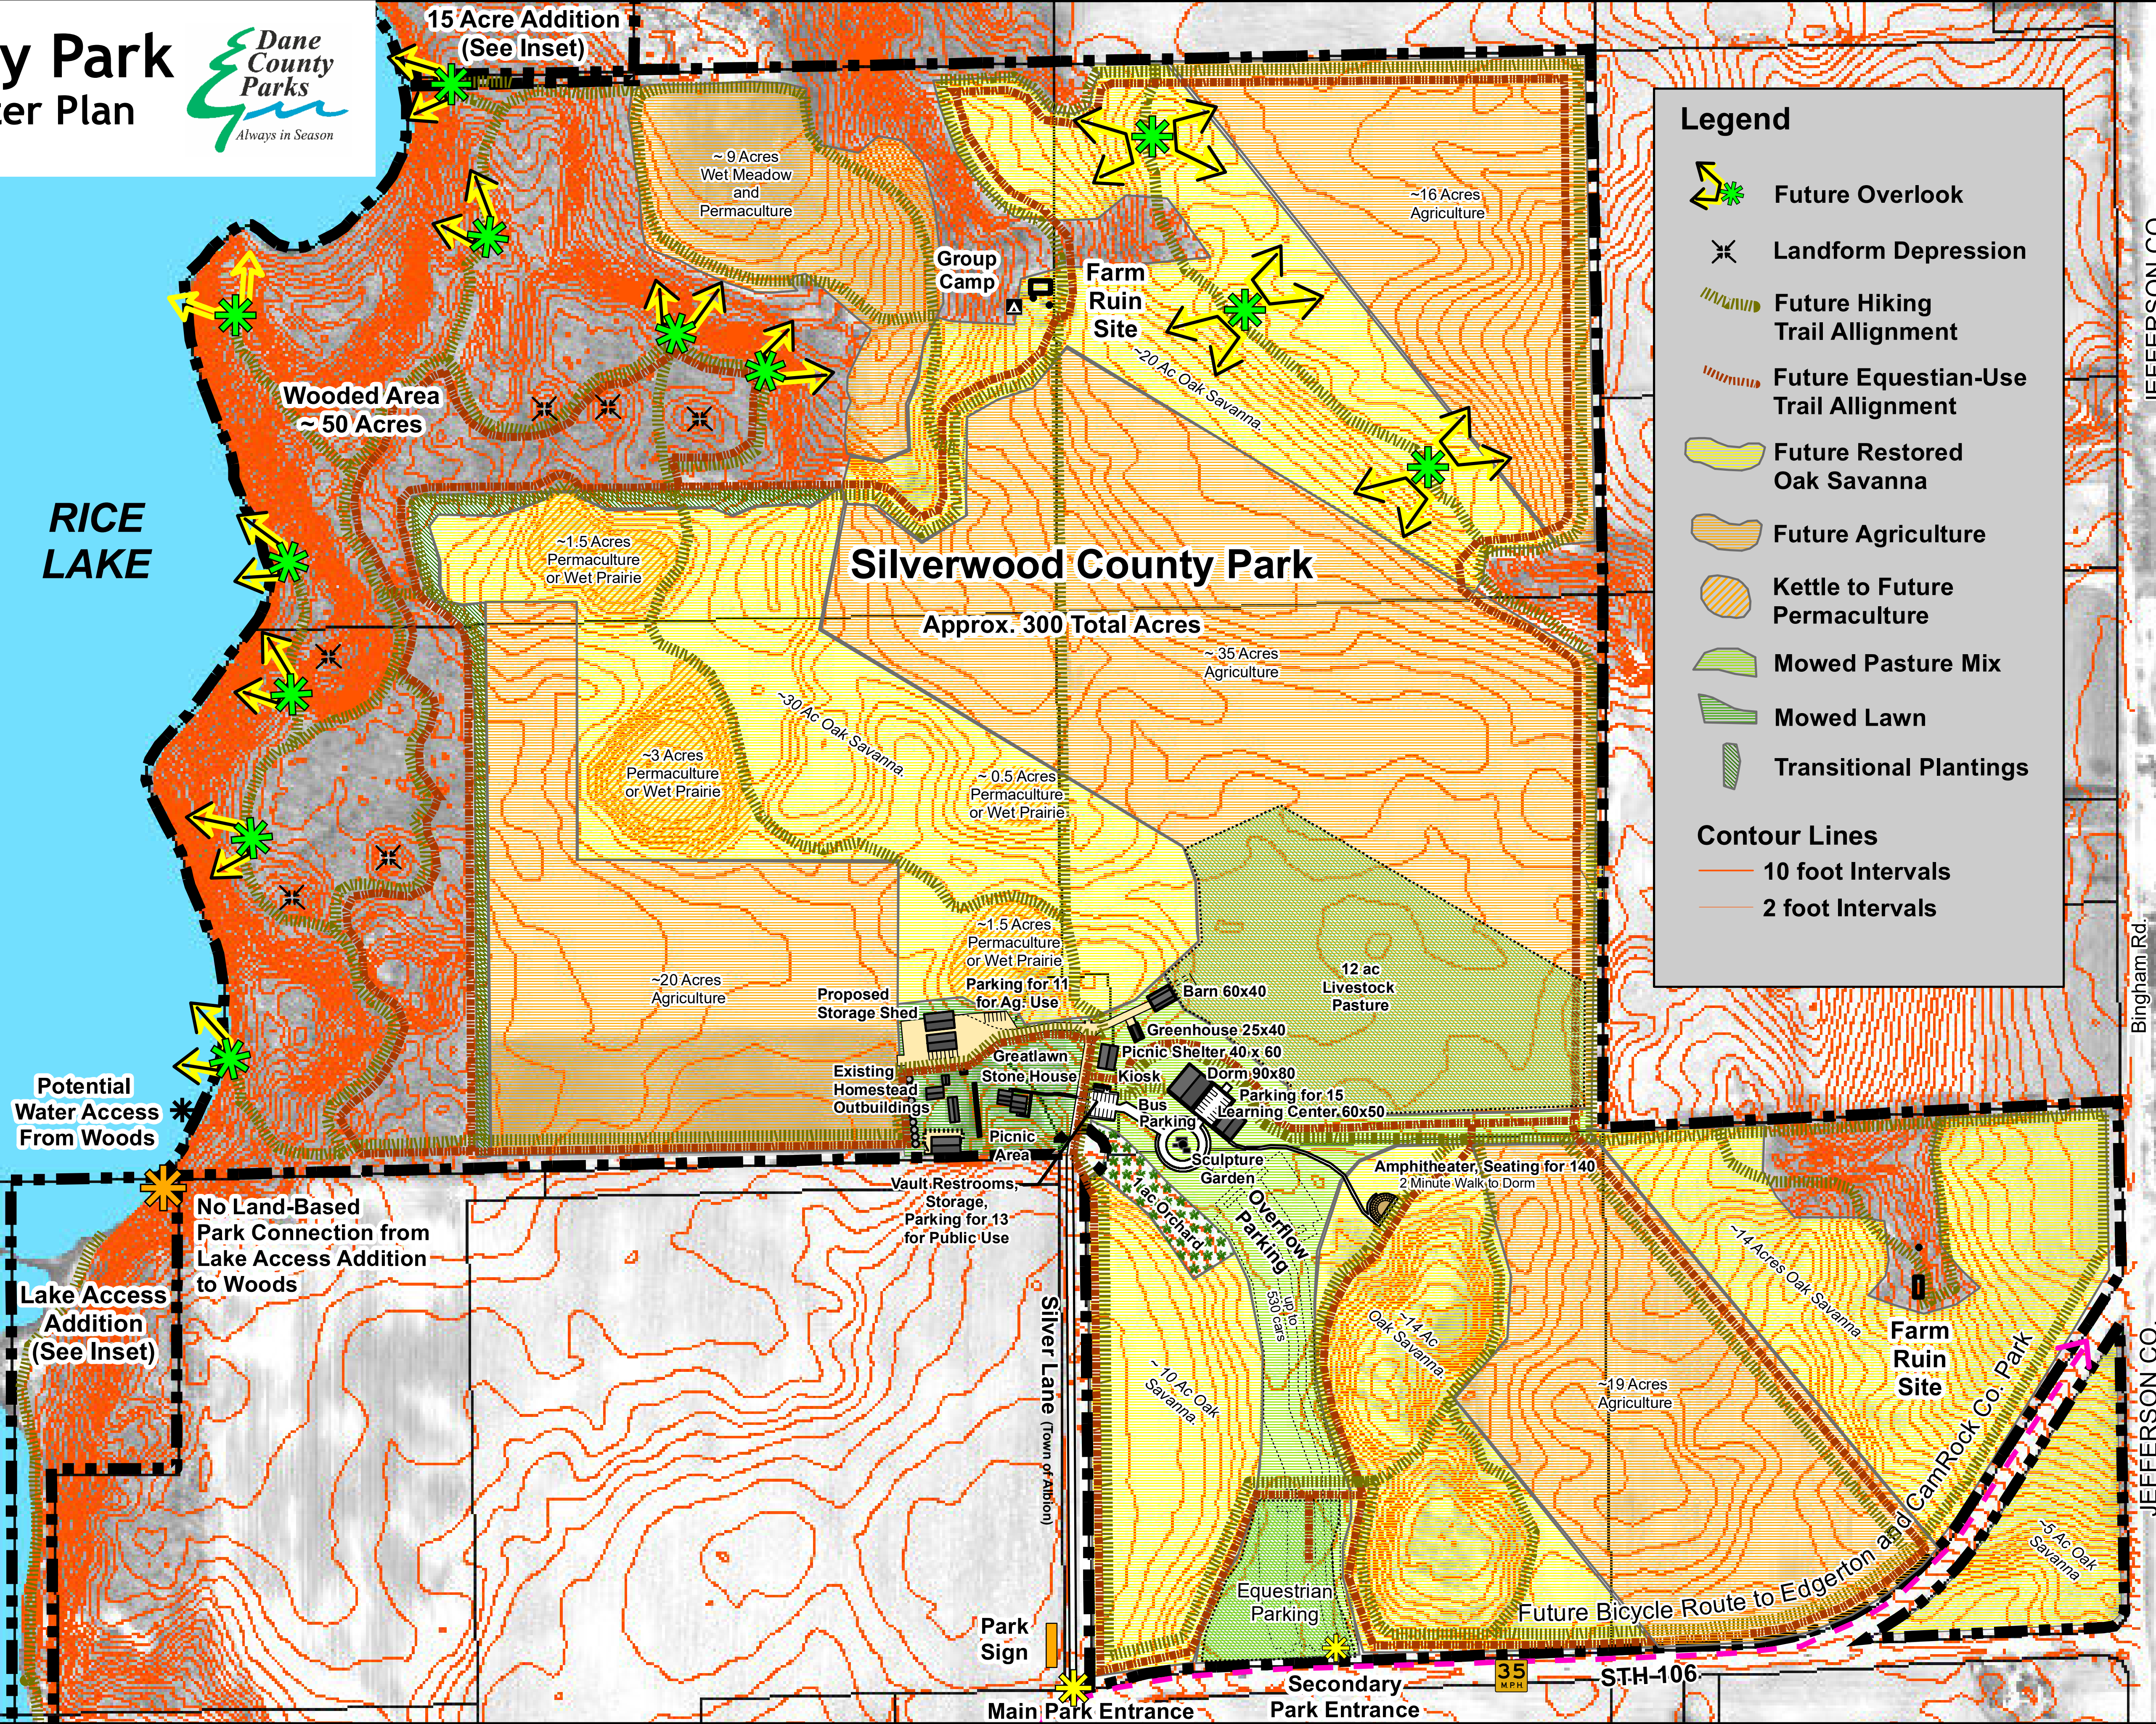

Silverwood County Park Preferred Alternative Master Plan

Revised 4/12/16

15 Acre Addition
(See Inset)

Legend

- Future Overlook
- Landform Depression
- Future Hiking Trail Alignment
- Future Equestrian-Use Trail Alignment
- Future Restored Oak Savanna
- Future Agriculture
- Kettle to Future Permaculture
- Mowed Pasture Mix
- Mowed Lawn
- Transitional Plantings

Contour Lines

- 10 foot Intervals
- 2 foot Intervals

JEFFERSON CO. Bingham Rd. Silver Lane (Town of Atkinson) STH-106

Silverwood County Park

Approx. 300 Total Acres

RICE LAKE

Potential Water Access From Woods

Lake Access Addition (See Inset)

No Land-Based Park Connection from Lake Access Addition to Woods

Main Park Entrance

Secondary Park Entrance

35 MPH STH-106

Farm Ruin Site

Vault, Restrooms, Storage, Parking for 13 for Public Use